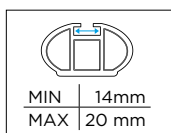

JUZA

000081000000

IT Portabici da tetto adatto a bici di grossa taglia, MTB e da corsa. Realizzato esclusivamente in alluminio e plastiche pregiate, è progettato per rispondere ai più alti standard di sicurezza, senza tralasciare il design. Il fissaggio è previsto per tutte le diverse tipologie di barre da tetto. Dotato di doppio sistema antifurto

EN Roof mounted bike carrier suitable for large size bikes, MTB and racing bikes. Made exclusively with aluminium and valuable plastics parts, it is designed to comply with the highest safety standards, without any compromise with design. It can be fixed to all different roof bars. Equipped with double anti-theft system.