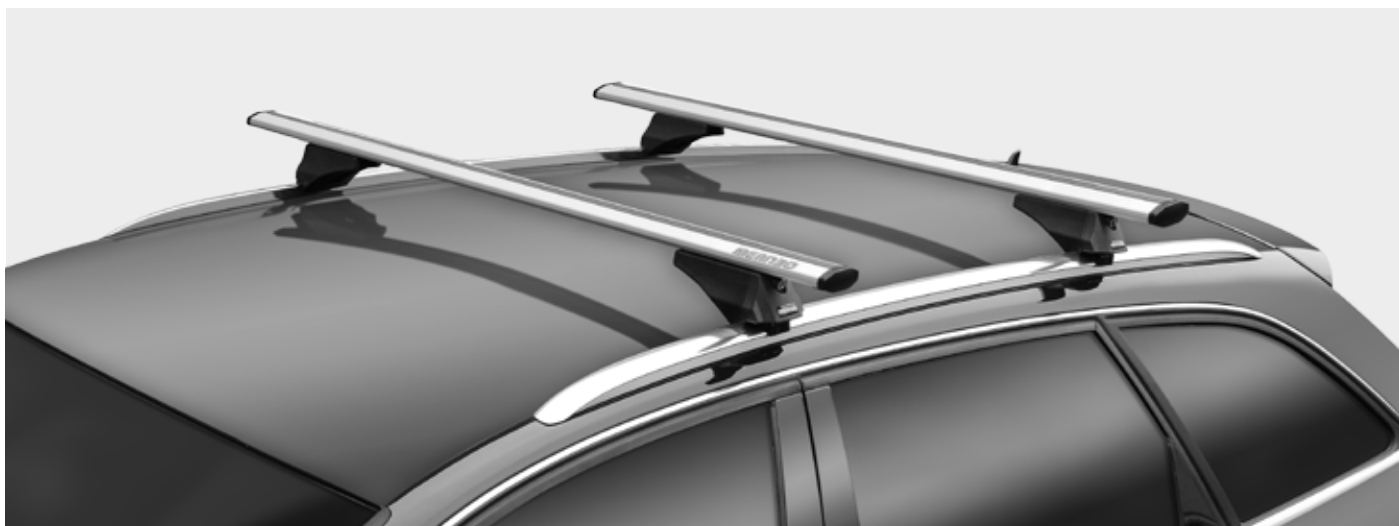

LEOPARD

LEOPARD	000088700000
LEOPARD L	000088600000

IT Barra da tetto in alluminio dotata di un sistema di fissaggio pratico e veloce. Profilo "Blade", per garantire la massima aerodinamicità. Disponibile in 2 lunghezze

EN Aluminium roof bar provided with a practical and quick fixing system. The "Blade" profile will ensure the highest aerodynamics. Two lengths available.