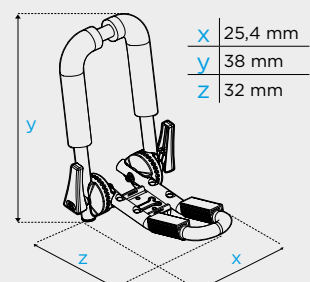

INCLUDED

MIN	12mm
MAX	20 mm

**IT** Montaggio in cava  
**EN** T-Screw fixing system

OR

MAX	60 mm
-----	-------

**IT** Montaggio senza attrezzi  
**EN** No tools required