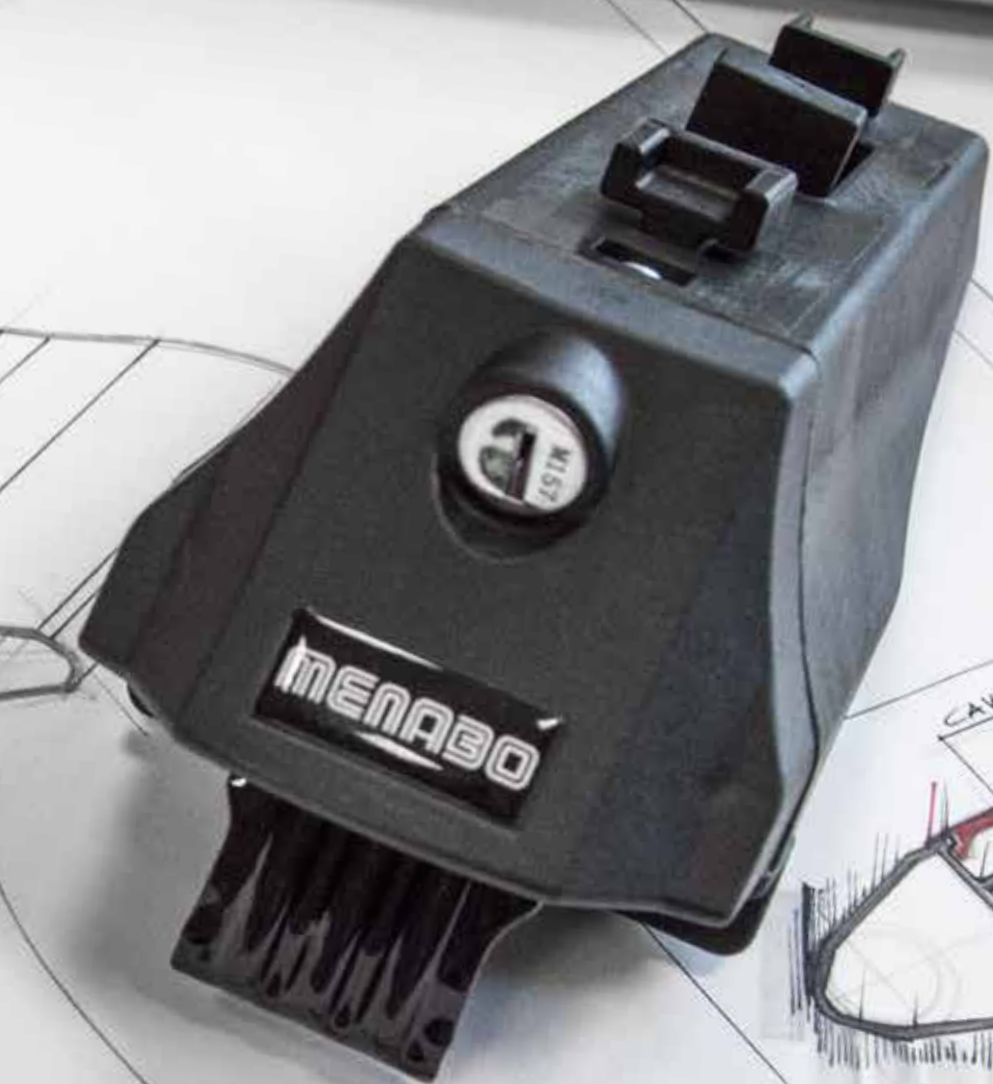

## EN MENABO

CAR ACCESSORIES  
FOR FUN AND LEISURE  
ALL MADE IN ITALY.

Menabo is the Italian brand known and appreciated for its distinctive design and high quality standards.

For over 40 years we have been manufacturing a wide range of car racks, such as roof bars, roof boxes, bike carriers, rear cargo boxes as well as ski and kayak racks, all certified in accordance with the strictest safety requirements.

Our mission:  
innovation, safety and quality.

TAPPO SCOMPONIBILE  
PER PROFILO BARRA →

**IT** Come Menabo curiamo ogni piccolo dettaglio dei nostri prodotti, dalla fase progettuale fino alla vendita.

Ogni articolo viene prodotto nei nostri stabilimenti in Italia. Niente è lasciato al caso: i materiali vengono selezionati con cura, passando attraverso severi test di sicurezza.