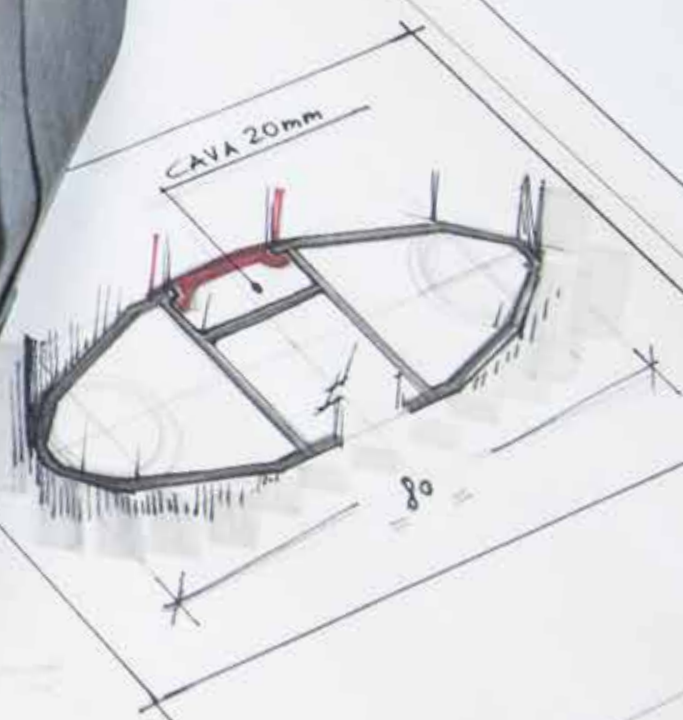

## EN MENABO

CAR ACCESSORIES  
FOR FUN AND LEISURE  
ALL MADE IN ITALY.

Menabo is the Italian brand known and appreciated for its distinctive design and high quality standards.

For over 40 years we have been manufacturing a wide range of car racks, such as roof bars, roof boxes, bike carriers, rear cargo boxes as well as ski and kayak racks, all certified in accordance with the strictest safety requirements.

Our mission:  
innovation, safety and quality.

TAPPO SCOMPONIBILE  
PER PROFILO BARRA →

**IT** Come Menabo curiamo ogni piccolo dettaglio dei nostri prodotti, dalla fase progettuale fino alla vendita.

Ogni articolo viene prodotto nei nostri stabilimenti in Italia. Niente è lasciato al caso: i materiali vengono selezionati con cura, passando attraverso severi test di sicurezza.