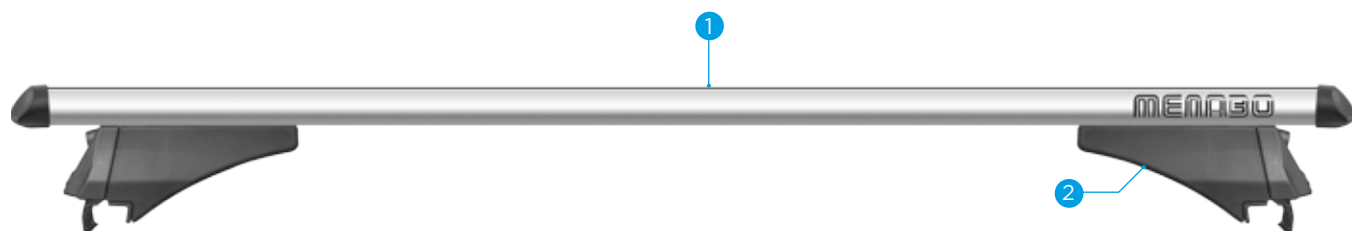

1

X	6,5 mm
Y	28 mm
Z	48 mm
W	21 mm

IT Alluminio
 EN Aluminium

2

>Standard rails	✓
>Integrated rails	✓
>No rails	✗

IT Ulteriori informazioni a pag.11 **EN** For further details go to page 11