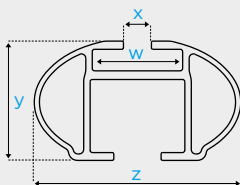

1

X	6,5 mm
Y	28 mm
Z	48 mm
W	21 mm

IT Alluminio anodizzato nero
EN Black anodized aluminium

2