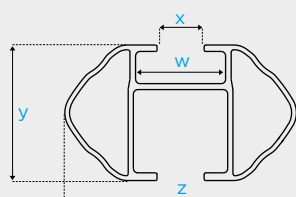

**EN** Aluminium roof bar, elegant and light, made for cars with standard railings; equipped with an integrated safety system and an easy-to-install fixing system. Available in 3 different lengths.

1

X	10 mm
Y	27 mm
Z	54 mm
W	21 mm