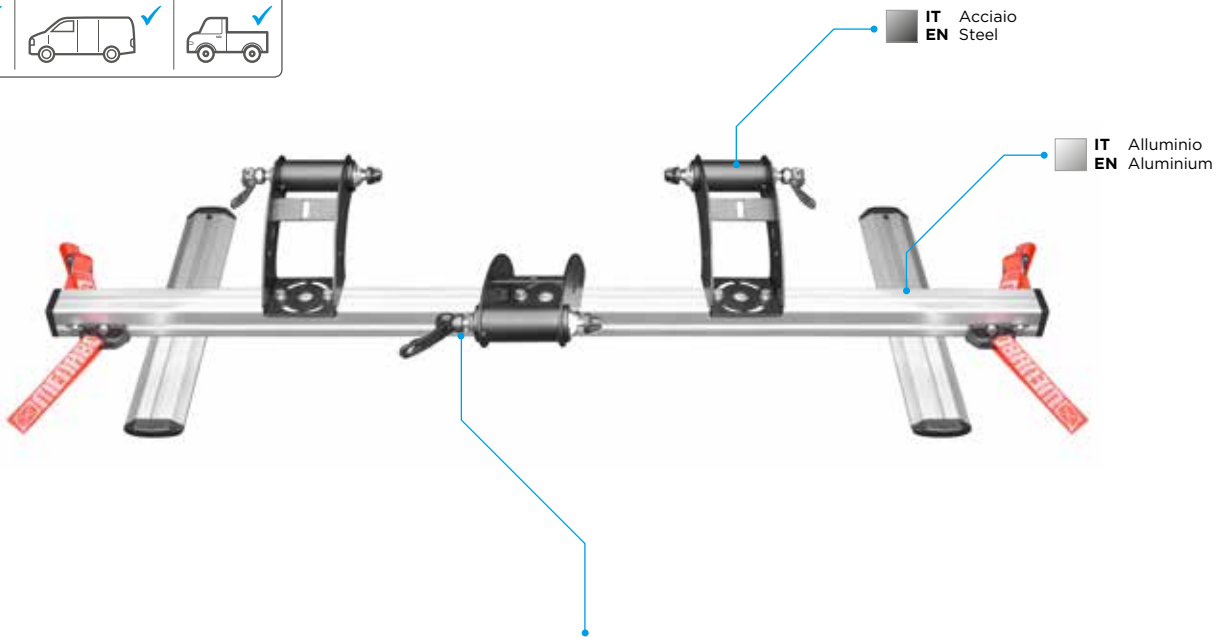

PRO TOUR INDOOR New

000086200000

IT Fissaggio all'interno del veicolo fino a 3 bici. Dotato di un sistema di aggancio della forcella sia tradizionale che ammortizzata senza l'utilizzo di attrezzi grazie ai diversi tipi di boccole. Indicato anche per bici con freno a disco anteriore.

EN Fixed inside the car, can carry up to 3 bikes. It is equipped with a direct fixing system both for the classic and for suspension bike fork, which requires no mounting tools thanks to the different adapter kits. Suitable for bikes with front disk brake too. Quick and easy installation.

IT Pro Tour va abbinato ad almeno uno dei seguenti kit **EN** Pro Tour must be combine with at least one of the following adapters

Quick release kit	12x100mm	15x100mm	15x110mm	15x150mm	20x110mm
000086800000	000094800000	000086900000	000094600000	000087100000	000087000000